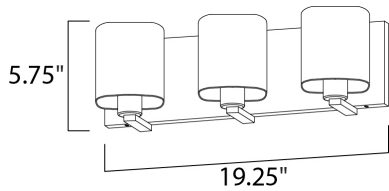

**PRODUCT DESCRIPTION**

Satin White bands of cased glass wrap around each lamp creating a soft ribbon of light. Back plates finished in Polished Chrome or Satin Nickel complement the majority of bath fittings.

**MEASUREMENTS**

DIMENSION : 19.25" W x 5.75" H x 5.5" Ext  
 BACK PLATE : 19.25" W x 5.5" H x 2.75" HCO  
 HANGING WEIGHT : 4.99 lb

**LAMPING**

INPUT VOLTAGE : 120V  
 BULB : 3 x 60W Incandescent E26 Medium , 180W Total  
 BULB INCLUDED : (Not Included)  
 DIMMABLE : Yes