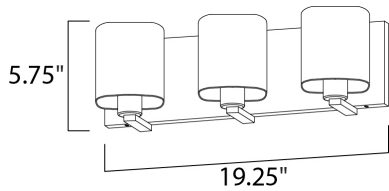

**PRODUCT DESCRIPTION**

Satin White bands of cased glass wrap around each lamp creating a soft ribbon of light. Back plates finished in Polished Chrome or Satin Nickel complement the majority of bath fittings.

**MEASUREMENTS**

- DIMENSION : 19.25" W x 5.75" H x 5.5" Ext
- BACK PLATE : 19.25" W x 5.5" H x 2.75" HCO
- HANGING WEIGHT : 4.99 lb

**LAMPING**

- INPUT VOLTAGE : 120V
- BULB : 3 x 60W Incandescent E26 Medium , 180W Total
- BULB INCLUDED : (Not Included)
- DIMMABLE : Yes