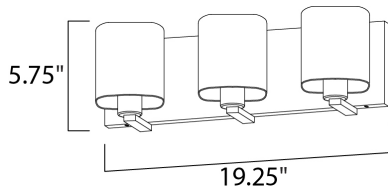

PRODUCT DESCRIPTION

Satin White bands of cased glass wrap around each lamp creating a soft ribbon of light. Back plates finished in Polished Chrome or Satin Nickel complement the majority of bath fittings.

MEASUREMENTS

DIMENSION : 19.25" W x 5.75" H x 5.5" Ext
 BACK PLATE : 19.25" W x 5.5" H x 2.75" HCO
 HANGING WEIGHT : 4.99 lb

LAMPING

INPUT VOLTAGE : 120V
 BULB : 3 x 60W Incandescent E26 Medium , 180W Total
 BULB INCLUDED : (Not Included)
 DIMMABLE : Yes