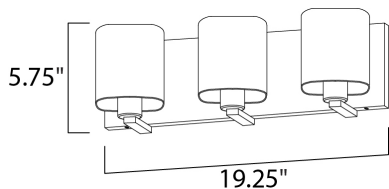

**PRODUCT DESCRIPTION**

Satin White bands of cased glass wrap around each lamp creating a soft ribbon of light. Back plates finished in Polished Chrome or Satin Nickel complement the majority of bath fittings.

**MEASUREMENTS**

- DIMENSION : 19.25" W x 5.75" H x 5.5" Ext
- BACK PLATE : 19.25" W x 5.5" H x 2.75" HCO
- HANGING WEIGHT : 4.99 lb

**LAMPING**

- INPUT VOLTAGE : 120V
- BULB : 3 x 60W Incandescent E26 Medium , 180W Total
- BULB INCLUDED : (Not Included)
- DIMMABLE : Yes