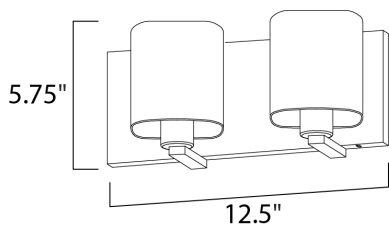

**PRODUCT DESCRIPTION**

Satin White bands of cased glass wrap around each lamp creating a soft ribbon of light. Back plates finished in Polished Chrome or Satin Nickel complement the majority of bath fittings.

**MEASUREMENTS**

- DIMENSION : 12.5" W x 5.75" H x 5.5" Ext
- BACK PLATE : 12.5" W x 5.5" H x 2.75" HCO
- HANGING WEIGHT : 3.12 lb

**LAMPING**

- INPUT VOLTAGE : 120V
- BULB : 2 x 60W Incandescent E26 Medium , 120W Total
- BULB INCLUDED : (Not Included)
- DIMMABLE : Yes