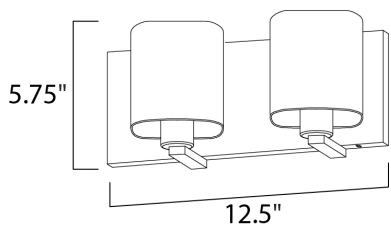

**PRODUCT DESCRIPTION**

Satin White bands of cased glass wrap around each lamp creating a soft ribbon of light. Back plates finished in Polished Chrome or Satin Nickel complement the majority of bath fittings.

**MEASUREMENTS**

- DIMENSION : 12.5" W x 5.75" H x 5.5" Ext
- BACK PLATE : 12.5" W x 5.5" H x 2.75" HCO
- HANGING WEIGHT : 3.12 lb

**LAMPING**

- INPUT VOLTAGE : 120V
- BULB : 2 x 60W Incandescent E26 Medium , 120W Total
- BULB INCLUDED : (Not Included)
- DIMMABLE : Yes