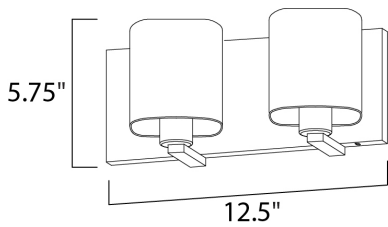

**PRODUCT DESCRIPTION**

Satin White bands of cased glass wrap around each lamp creating a soft ribbon of light. Back plates finished in Polished Chrome or Satin Nickel complement the majority of bath fittings.

**MEASUREMENTS**

- DIMENSION : 12.5" W x 5.75" H x 5.5" Ext
- BACK PLATE : 12.5" W x 5.5" H x 2.75" HCO
- HANGING WEIGHT : 3.12 lb

**LAMPING**

- INPUT VOLTAGE : 120V
- BULB : 2 x 60W Incandescent E26 Medium , 120W Total
- BULB INCLUDED : (Not Included)
- DIMMABLE : Yes