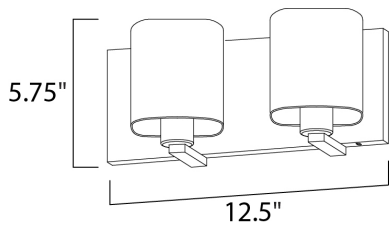

PRODUCT DESCRIPTION

Satin White bands of cased glass wrap around each lamp creating a soft ribbon of light. Back plates finished in Polished Chrome or Satin Nickel complement the majority of bath fittings.

MEASUREMENTS

DIMENSION : 12.5" W x 5.75" H x 5.5" Ext
 BACK PLATE : 12.5" W x 5.5" H x 2.75" HCO
 HANGING WEIGHT : 3.12 lb

LAMPING

INPUT VOLTAGE : 120V
 BULB : 2 x 60W Incandescent E26 Medium , 120W Total
 BULB INCLUDED : (Not Included)
 DIMMABLE : Yes