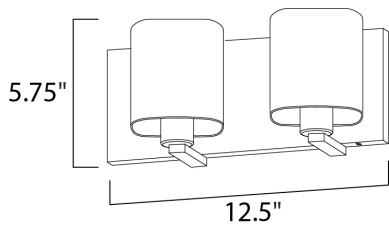

**PRODUCT DESCRIPTION**

Satin White bands of cased glass wrap around each lamp creating a soft ribbon of light. Back plates finished in Polished Chrome or Satin Nickel complement the majority of bath fittings.

**MEASUREMENTS**

DIMENSION : 12.5" W x 5.75" H x 5.5" Ext  
 BACK PLATE : 12.5" W x 5.5" H x 2.75" HCO  
 HANGING WEIGHT : 3.12 lb

**LAMPING**

INPUT VOLTAGE : 120V  
 BULB : 2 x 60W Incandescent E26 Medium , 120W Total  
 BULB INCLUDED : (Not Included)  
 DIMMABLE : Yes