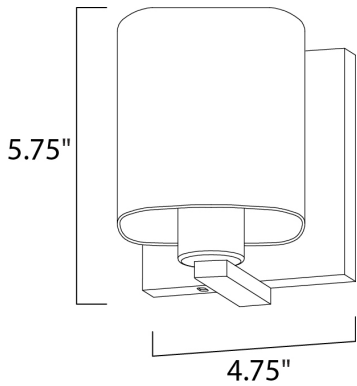

**PRODUCT DESCRIPTION**

Satin White bands of cased glass wrap around each lamp creating a soft ribbon of light. Back plates finished in Polished Chrome or Satin Nickel complement the majority of bath fittings.

**MEASUREMENTS**

DIMENSION : 4.75" W x 5.75" H x 5.5" Ext  
 BACK PLATE : 4.75" W x 5.5" H x 2.75" HCO  
 HANGING WEIGHT : 1.5 lb

**LAMPING**

INPUT VOLTAGE : 120V  
 BULB : 1 x 60W Incandescent E26 Medium , 60W Total  
 BULB INCLUDED : (Not Included)  
 DIMMABLE : Yes