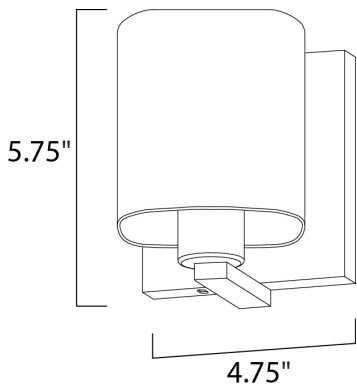

PRODUCT DESCRIPTION

Satin White bands of cased glass wrap around each lamp creating a soft ribbon of light. Back plates finished in Polished Chrome or Satin Nickel complement the majority of bath fittings.

MEASUREMENTS

DIMENSION : 4.75" W x 5.75" H x 5.5" Ext
 BACK PLATE : 4.75" W x 5.5" H x 2.75" HCO
 HANGING WEIGHT : 1.5 lb

LAMPING

INPUT VOLTAGE : 120V
 BULB : 1 x 60W Incandescent E26 Medium , 60W Total
 BULB INCLUDED : (Not Included)
 DIMMABLE : Yes