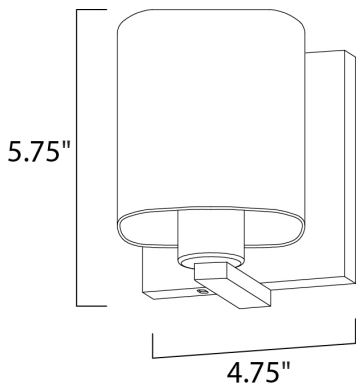

PRODUCT DESCRIPTION

Satin White bands of cased glass wrap around each lamp creating a soft ribbon of light. Back plates finished in Polished Chrome or Satin Nickel complement the majority of bath fittings.

MEASUREMENTS

DIMENSION : 4.75" W x 5.75" H x 5.5" Ext
 BACK PLATE : 4.75" W x 5.5" H x 2.75" HCO
 HANGING WEIGHT : 1.5 lb

LAMPING

INPUT VOLTAGE : 120V
 BULB : 1 x 60W Incandescent E26 Medium , 60W Total
 BULB INCLUDED : (Not Included)
 DIMMABLE : Yes