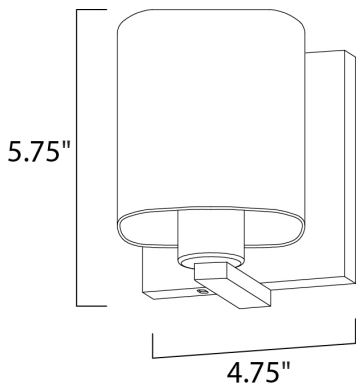

**PRODUCT DESCRIPTION**

Satin White bands of cased glass wrap around each lamp creating a soft ribbon of light. Back plates finished in Polished Chrome or Satin Nickel complement the majority of bath fittings.

**MEASUREMENTS**

DIMENSION : 4.75" W x 5.75" H x 5.5" Ext  
 BACK PLATE : 4.75" W x 5.5" H x 2.75" HCO  
 HANGING WEIGHT : 1.5 lb

**LAMPING**

INPUT VOLTAGE : 120V  
 BULB : 1 x 60W Incandescent E26 Medium , 60W Total  
 BULB INCLUDED : (Not Included)  
 DIMMABLE : Yes