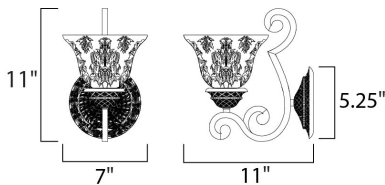

PRODUCT DESCRIPTION

In either Screen Amber or Soft Vanilla Glass, the sharp angles of the Oil Rubbed Bronze body modernizes and inspires.

MEASUREMENTS

DIMENSION : 7" W x 11" H x 11" Ext
 MAX OAH : 5.13" W x 5.13" H
 HANGING WEIGHT : 3.15 lb