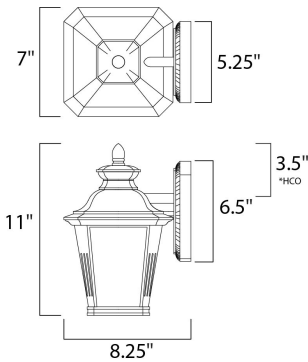

PRODUCT DESCRIPTION

Knoxville is an updated take on the traditional lantern style. Finished in Bronze and with the option of Clear or Frosted glass, our Incandescent version is sure to wow.

MEASUREMENTS

DIMENSION : 7" W x 11" H x 8.25" Ext
BACK PLATE : 5.25" W x 6.5" H x 3.5" HCO
HANGING WEIGHT : 3.1 lb

LAMPING

INPUT VOLTAGE : 120V
BULB : 1 x 60W Incandescent E26 Medium , 60W Total
BULB INCLUDED : (Not Included)
DIMMABLE : Yes

FINISHES OPTION

Bronze (BZ)

GLASS

Frosted Seedy FS

MATERIAL

Die Cast Aluminum, Glass

RATINGS

cETLus
Wet Location

ADDITIONAL

OPERATING TEMPERATURE:
-20°C (-4°F), 40°C (104°F)

Always consult a qualified electrician before installing any lighting product.