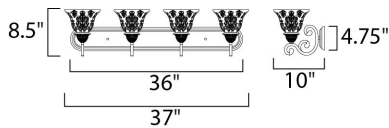

PRODUCT DESCRIPTION

In either Screen Amber or Soft Vanilla Glass, the sharp angles of the Oil Rubbed Bronze body modernizes and inspires.