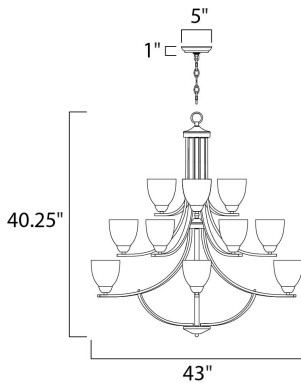

PRODUCT DESCRIPTION

This transitional design works in any style home. Full length oval backplates support simple bell-shaped, Frosted glass shades. Available in Satin Nickel, Matte Black, and Polished Chrome.

MEASUREMENTS

DIMENSION : 43" L x 43" W x 40.25" H
 CANOPY : 5" W x 1" H x 5" L
 HANGING WEIGHT : 34.54 lb

LAMPING

INPUT VOLTAGE : 120V
 BULB : 15 x 40W Incandescent E26 Medium , 600W Total
 BULB INCLUDED : (Not Included)
 DIMMABLE : Yes