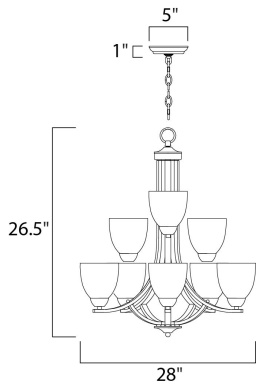

PRODUCT DESCRIPTION

This transitional design works in any style home. Full length oval backplates support simple bell-shaped, Frosted glass shades. Available in Satin Nickel, Matte Black, and Polished Chrome.

MEASUREMENTS

DIMENSION : 28" L x 28" W x 26.5" H
 CANOPY : 5" W x 1" H x 5" L
 HANGING WEIGHT : 21.9 lb

LAMPING

INPUT VOLTAGE : 120V
 BULB : 9 x 60W Incandescent E26 Medium , 540W Total
 BULB INCLUDED : (Not Included)
 DIMMABLE : Yes