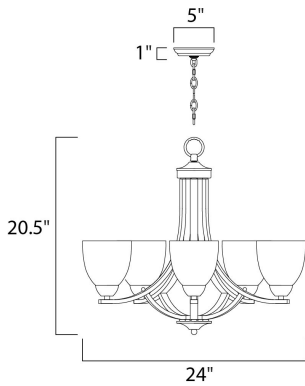

PRODUCT DESCRIPTION

This transitional design works in any style home. Full length oval backplates support simple bell-shaped, Frosted glass shades. Available in Satin Nickel, Matte Black, and Polished Chrome.

MEASUREMENTS

DIMENSION : 24" L x 24" W x 20.5" H
 CANOPY : 5" W x 1" H x 5" L
 HANGING WEIGHT : 12.1 lb

LAMPING

INPUT VOLTAGE : 120V
 BULB : 5 x 60W Incandescent E26 Medium , 300W Total
 BULB INCLUDED : (Not Included)
 DIMMABLE : Yes