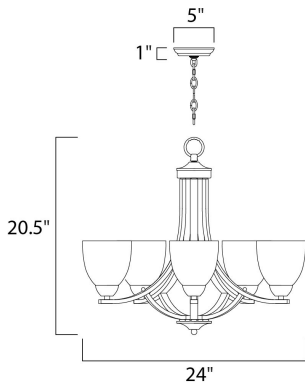

**PRODUCT DESCRIPTION**

This transitional design works in any style home. Full length oval backplates support simple bell-shaped, Frosted glass shades. Available in Satin Nickel, Matte Black, and Polished Chrome.

**MEASUREMENTS**

DIMENSION : 24" L x 24" W x 20.5" H  
 CANOPY : 5" W x 1" H x 5" L  
 HANGING WEIGHT : 12.1 lb

**LAMPING**

INPUT VOLTAGE : 120V  
 BULB : 5 x 60W Incandescent E26 Medium , 300W Total  
 BULB INCLUDED : (Not Included)  
 DIMMABLE : Yes