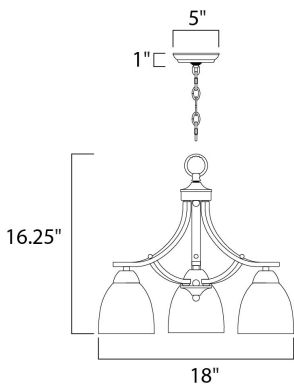

PRODUCT DESCRIPTION

This transitional design works in any style home. Full length oval backplates support simple bell-shaped, Frosted glass shades. Available in Satin Nickel, Matte Black, and Polished Chrome.

MEASUREMENTS

DIMENSION : 18" L x 18" W x 16.25" H
 CANOPY : 5.12" W x 1" H x 5.12" L
 HANGING WEIGHT : 5.86 lb

LAMPING

INPUT VOLTAGE : 120V
 BULB : 3 x 60W Incandescent E26 Medium , 180W Total
 BULB INCLUDED : (Not Included)
 DIMMABLE : Yes