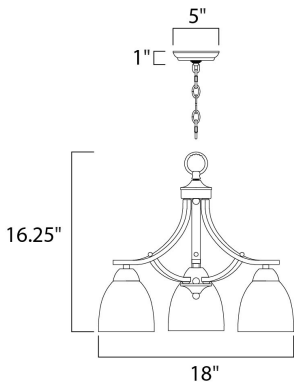

**PRODUCT DESCRIPTION**

This transitional design works in any style home. Full length oval backplates support simple bell-shaped, Frosted glass shades. Available in Satin Nickel, Matte Black, and Polished Chrome.

**MEASUREMENTS**

DIMENSION : 18" L x 18" W x 16.25" H  
 CANOPY : 5.12" W x 1" H x 5.12" L  
 HANGING WEIGHT : 5.86 lb

**LAMPING**

INPUT VOLTAGE : 120V  
 BULB : 3 x 60W Incandescent E26 Medium , 180W Total  
 BULB INCLUDED : (Not Included)  
 DIMMABLE : Yes