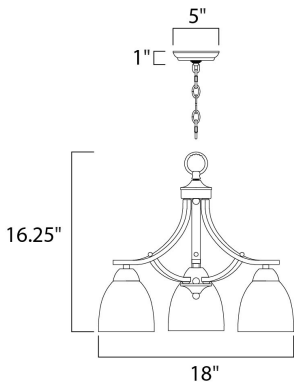

PRODUCT DESCRIPTION

This transitional design works in any style home. Full length oval backplates support simple bell-shaped, Frosted glass shades. Available in Satin Nickel, Matte Black, and Polished Chrome.

MEASUREMENTS

DIMENSION : 18" L x 18" W x 16.25" H
 CANOPY : 5.12" W x 1" H x 5.12" L
 HANGING WEIGHT : 5.86 lb

LAMPING

INPUT VOLTAGE : 120V
 BULB : 3 x 60W Incandescent E26 Medium , 180W Total
 BULB INCLUDED : (Not Included)
 DIMMABLE : Yes