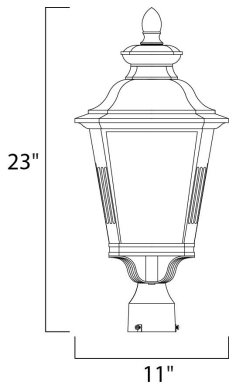

**PRODUCT DESCRIPTION**

Knoxville is an updated take on the traditional lantern style. Finished in Bronze and with the option of Clear or Frosted glass, our Incandescent version is sure to wow.

**MEASUREMENTS**

DIMENSION : 11" L x 11" W x 23" H

HANGING WEIGHT : 6.18 lb

**LAMPING**

INPUT VOLTAGE : 120V

BULB : 1 x 60W Incandescent E26 Medium , 60W Total

BULB INCLUDED : (Not Included)

DIMMABLE : Yes

**FINISHES OPTION**