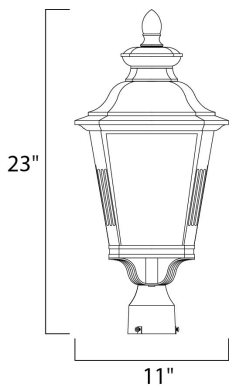

 Bronze (BZ)

GLASS

Frosted Seedy FS

MATERIAL

Die Cast Aluminum, Glass

RATINGS

cETLus
Wet Location

ADDITIONAL

OPERATING TEMPERATURE:
-20°C (-4°F), 40°C (104°F)

MEASUREMENTS

DIMENSION : 11" L x 11" W x 23" H

HANGING WEIGHT : 6.18 lb

LAMPING

INPUT VOLTAGE : 120V

BULB : 1 x 60W Incandescent E26 Medium , 60W Total

BULB INCLUDED : (Not Included)