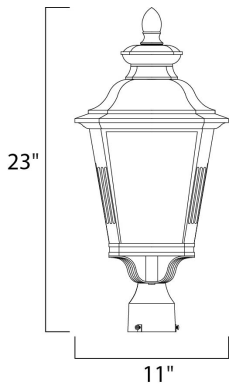

PRODUCT DESCRIPTION

Knoxville is an updated take on the traditional lantern style. Finished in Bronze and with the option of Clear or Frosted glass, our Incandescent version is sure to wow.

MEASUREMENTS

DIMENSION : 11" L x 11" W x 23" H

HANGING WEIGHT : 6.18 lb

LAMPING

INPUT VOLTAGE : 120V

BULB : 1 x 60W Incandescent E26 Medium , 60W Total

BULB INCLUDED : (Not Included)

DIMMABLE : Yes

FINISHES OPTION