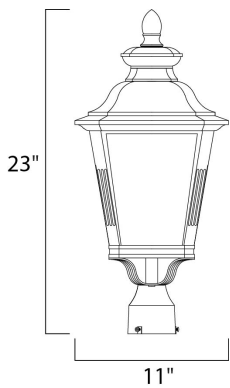

PRODUCT DESCRIPTION

Knoxville is an updated take on the traditional lantern style. Finished in Bronze and with the option of Clear or Frosted glass, our Incandescent version is sure to wow.

MEASUREMENTS

DIMENSION : 11" L x 11" W x 23" H

HANGING WEIGHT : 6.18 lb

LAMPING

INPUT VOLTAGE : 120V

BULB : 1 x 60W Incandescent E26 Medium , 60W Total

BULB INCLUDED : (Not Included)

DIMMABLE : Yes

FINISHES OPTION