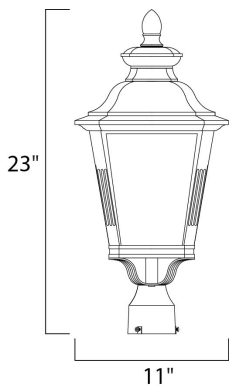

**PRODUCT DESCRIPTION**

Knoxville is an updated take on the traditional lantern style. Finished in Bronze and with the option of Clear or Frosted glass, our Incandescent version is sure to wow.

**MEASUREMENTS**

DIMENSION : 11" L x 11" W x 23" H

HANGING WEIGHT : 6.18 lb

**LAMPING**

INPUT VOLTAGE : 120V

BULB : 1 x 60W Incandescent E26 Medium , 60W Total

BULB INCLUDED : (Not Included)

DIMMABLE : Yes

**FINISHES OPTION**