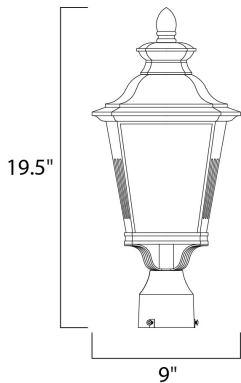

PRODUCT DESCRIPTION

Knoxville is an updated take on the traditional lantern style. Finished in Bronze and with the option of Clear or Frosted glass, our Incandescent version is sure to wow.