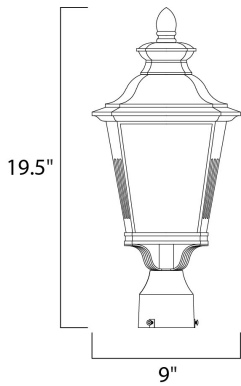

PRODUCT DESCRIPTION

Knoxville is an updated take on the traditional lantern style. Finished in Bronze and with the option of Clear or Frosted glass, our Incandescent version is sure to wow.

MEASUREMENTS

DIMENSION : 9" L x 9" W x 19.5" H

HANGING WEIGHT : 4.4 lb

LAMPING

INPUT VOLTAGE : 120V

BULB : 1 x 60W Incandescent E26 Medium , 60W Total

BULB INCLUDED : (Not Included)

DIMMABLE : Yes

FINISHES OPTION