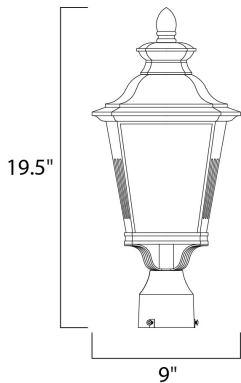

PRODUCT DESCRIPTION

Knoxville is an updated take on the traditional lantern style. Finished in Bronze and with the option of Clear or Frosted glass, our Incandescent version is sure to wow.

MEASUREMENTS

DIMENSION : 9" L x 9" W x 19.5" H
 HANGING WEIGHT : 4.4 lb

LAMPING

INPUT VOLTAGE : 120V
 BULB : 1 x 60W Incandescent E26 Medium , 60W Total
 BULB INCLUDED : (Not Included)
 DIMMABLE : Yes

FINISHES OPTION