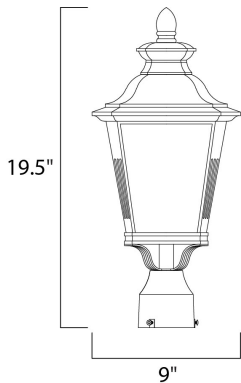

PRODUCT DESCRIPTION

Knoxville is an updated take on the traditional lantern style. Finished in Bronze and with the option of Clear or Frosted glass, our Incandescent version is sure to wow.

MEASUREMENTS

DIMENSION : 9" L x 9" W x 19.5" H

HANGING WEIGHT : 4.4 lb

LAMPING

INPUT VOLTAGE : 120V

BULB : 1 x 60W Incandescent E26 Medium , 60W Total

BULB INCLUDED : (Not Included)

DIMMABLE : Yes

FINISHES OPTION