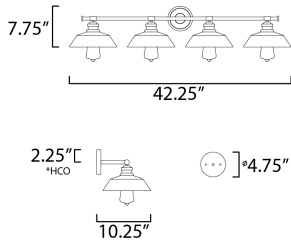

LAMPING

INPUT VOLTAGE : 120V
BULB : 4 x 60W Incandescent E26 Medium , 240W Total
BULB INCLUDED : (Not Included)
DIMMABLE : Yes
LIGHTING_DIRECTION : Down