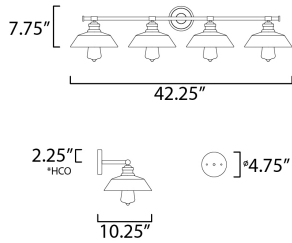

LAMPING

INPUT VOLTAGE : 120V
BULB : 4 x 60W Incandescent E26 Medium , 240W Total
BULB INCLUDED : (Not Included)
DIMMABLE : Yes
LIGHTING_DIRECTION : Down