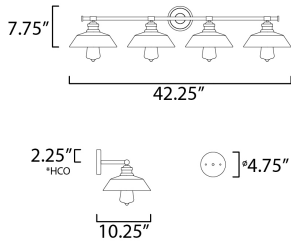

PRODUCT DESCRIPTION

Satin White cased glass shades in an RLM shape are mounted to a nostalgic Polished Chrome frame to create this clean and classic look. The larger scale glass sets this look apart and makes a statement over the vanity.

MEASUREMENTS

DIMENSION : 42.25" W x 7.75" H x 10.25" Ext
MAX OAH : 4.75" W x 4.75" H
HANGING WEIGHT : 7.92 lb

LAMPING

INPUT VOLTAGE : 120V
BULB : 4 x 60W Incandescent E26 Medium , 240W Total
BULB INCLUDED : (Not Included)
DIMMABLE : Yes
LIGHTING_DIRECTION : Down

FINISHES OPTION

Polished Chrome (PC)

GLASS

Satin White SW

MATERIAL

Glass, Steel

RATINGS

cULus
Damp Location

ADDITIONAL

INSTALL UP/DOWN: Up/Down
OPERATING TEMPERATURE:
-20°C (-4°F), 40°C (104°F)

Always consult a qualified electrician before installing any lighting product.