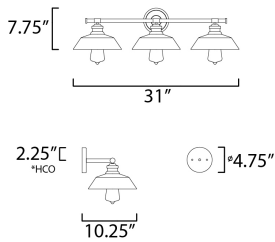

PRODUCT DESCRIPTION

Satin White cased glass shades in an RLM shape are mounted to a nostalgic Polished Chrome frame to create this clean and classic look. The larger scale glass sets this look apart and makes a statement over the vanity.