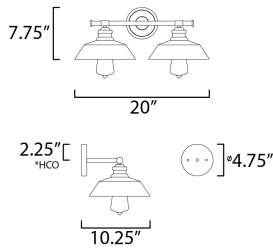

ADDITIONAL

INSTALL UP/DOWN: Up/Down
OPERATING TEMPERATURE:
-20°C (-4°F), 40°C (104°F)