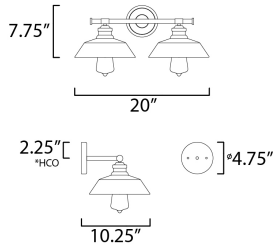

ADDITIONAL

INSTALL UP/DOWN: Up/Down
OPERATING TEMPERATURE:
-20°C (-4°F), 40°C (104°F)