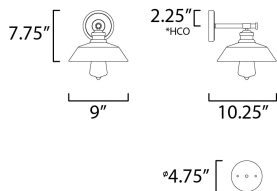

PRODUCT DESCRIPTION

Satin White cased glass shades in an RLM shape are mounted to a nostalgic Polished Chrome frame to create this clean and classic look. The larger scale glass sets this look apart and makes a statement over the vanity.