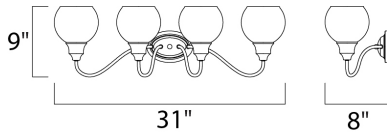

PRODUCT DESCRIPTION

Curved arms support circular glass with an open bottom which can be installed facing up or down. Available in your choice of Polished Chrome with Clear glass or Satin Nickel with Satin White glass.

MEASUREMENTS

DIMENSION : 31" W x 9" H x 8" Ext
 BACK PLATE : 6" W x 4.15" H x 5.25" HCO
 HANGING WEIGHT : 3.53 lb

LAMPING

INPUT VOLTAGE : 120V
 BULB : 4 x 60W Incandescent E26 Medium , 240W Total
 BULB INCLUDED : (Not Included)
 DIMMABLE : Yes