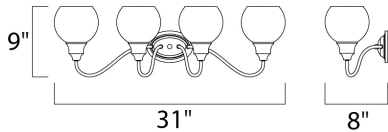

**PRODUCT DESCRIPTION**

Curved arms support circular glass with an open bottom which can be installed facing up or down. Available in your choice of Polished Chrome with Clear glass or Satin Nickel with Satin White glass.

**MEASUREMENTS**

DIMENSION : 31" W x 9" H x 8" Ext  
 BACK PLATE : 6" W x 4.15" H x 5.25" HCO  
 HANGING WEIGHT : 3.53 lb

**LAMPING**

INPUT VOLTAGE : 120V  
 BULB : 4 x 60W Incandescent E26 Medium , 240W Total  
 BULB INCLUDED : (Not Included)  
 DIMMABLE : Yes