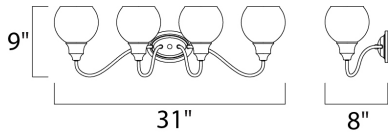

PRODUCT DESCRIPTION

Curved arms support circular glass with an open bottom which can be installed facing up or down. Available in your choice of Polished Chrome with Clear glass or Satin Nickel with Satin White glass.

MEASUREMENTS

DIMENSION : 31" W x 9" H x 8" Ext
 BACK PLATE : 6" W x 4.15" H x 5.25" HCO
 HANGING WEIGHT : 3.53 lb

LAMPING

INPUT VOLTAGE : 120V
 BULB : 4 x 60W Incandescent E26 Medium , 240W Total
 BULB INCLUDED : (Not Included)
 DIMMABLE : Yes