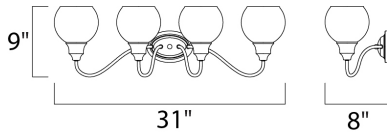

PRODUCT DESCRIPTION

Curved arms support circular glass with an open bottom which can be installed facing up or down. Available in your choice of Polished Chrome with Clear glass or Satin Nickel with Satin White glass.

MEASUREMENTS

DIMENSION : 31" W x 9" H x 8" Ext
 BACK PLATE : 6" W x 4.15" H x 5.25" HCO
 HANGING WEIGHT : 3.53 lb

LAMPING

INPUT VOLTAGE : 120V
 BULB : 4 x 60W Incandescent E26 Medium , 240W Total
 BULB INCLUDED : (Not Included)
 DIMMABLE : Yes