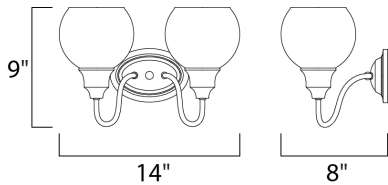

PRODUCT DESCRIPTION

Curved arms support circular glass with an open bottom which can be installed facing up or down. Available in your choice of Polished Chrome with Clear glass or Satin Nickel with Satin White glass.

MEASUREMENTS

DIMENSION : 14" W x 9" H x 8" Ext
 BACK PLATE : 6" W x 4.15" H x 5.25" HCO
 HANGING WEIGHT : 2.64 lb

LAMPING

INPUT VOLTAGE : 120V
 BULB : 2 x 60W Incandescent E26 Medium , 120W Total
 BULB INCLUDED : (Not Included)
 DIMMABLE : Yes