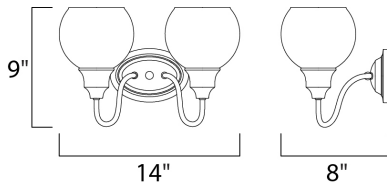

**PRODUCT DESCRIPTION**

Curved arms support circular glass with an open bottom which can be installed facing up or down. Available in your choice of Polished Chrome with Clear glass or Satin Nickel with Satin White glass.

**MEASUREMENTS**

DIMENSION : 14" W x 9" H x 8" Ext  
 BACK PLATE : 6" W x 4.15" H x 5.25" HCO  
 HANGING WEIGHT : 2.64 lb

**LAMPING**

INPUT VOLTAGE : 120V  
 BULB : 2 x 60W Incandescent E26 Medium , 120W Total  
 BULB INCLUDED : (Not Included)  
 DIMMABLE : Yes