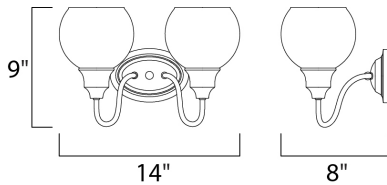

PRODUCT DESCRIPTION

Curved arms support circular glass with an open bottom which can be installed facing up or down. Available in your choice of Polished Chrome with Clear glass or Satin Nickel with Satin White glass.

MEASUREMENTS

DIMENSION : 14" W x 9" H x 8" Ext
 BACK PLATE : 6" W x 4.15" H x 5.25" HCO
 HANGING WEIGHT : 2.64 lb

LAMPING

INPUT VOLTAGE : 120V
 BULB : 2 x 60W Incandescent E26 Medium , 120W Total
 BULB INCLUDED : (Not Included)
 DIMMABLE : Yes