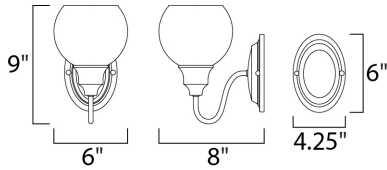

PRODUCT DESCRIPTION

Curved arms support circular glass with an open bottom which can be installed facing up or down. Available in your choice of Polished Chrome with Clear glass or Satin Nickel with Satin White glass.

MEASUREMENTS

DIMENSION : 6" W x 9" H x 8" Ext
 MAX OAH : 4.15" W x 6" H
 HANGING WEIGHT : 1.25 lb

LAMPING

INPUT VOLTAGE : 120V
 BULB : 1 x 60W Incandescent E26 Medium , 60W Total
 BULB INCLUDED : (Not Included)
 DIMMABLE : Yes