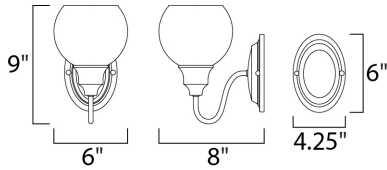

**PRODUCT DESCRIPTION**

Curved arms support circular glass with an open bottom which can be installed facing up or down. Available in your choice of Polished Chrome with Clear glass or Satin Nickel with Satin White glass.

**MEASUREMENTS**

DIMENSION : 6" W x 9" H x 8" Ext  
 MAX OAH : 4.15" W x 6" H  
 HANGING WEIGHT : 1.25 lb

**LAMPING**

INPUT VOLTAGE : 120V  
 BULB : 1 x 60W Incandescent E26 Medium , 60W Total  
 BULB INCLUDED : (Not Included)  
 DIMMABLE : Yes