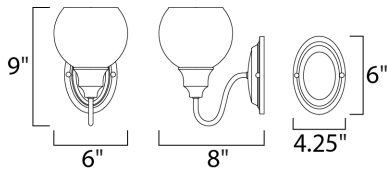

PRODUCT DESCRIPTION

Curved arms support circular glass with an open bottom which can be installed facing up or down. Available in your choice of Polished Chrome with Clear glass or Satin Nickel with Satin White glass.

MEASUREMENTS

DIMENSION : 6" W x 9" H x 8" Ext
 MAX OAH : 4.15" W x 6" H
 HANGING WEIGHT : 1.25 lb

LAMPING

INPUT VOLTAGE : 120V
 BULB : 1 x 60W Incandescent E26 Medium , 60W Total
 BULB INCLUDED : (Not Included)
 DIMMABLE : Yes