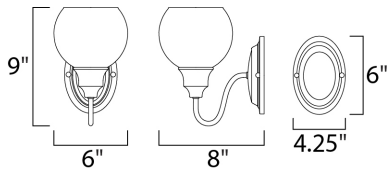

**PRODUCT DESCRIPTION**

Curved arms support circular glass with an open bottom which can be installed facing up or down. Available in your choice of Polished Chrome with Clear glass or Satin Nickel with Satin White glass.

**MEASUREMENTS**

DIMENSION : 6" W x 9" H x 8" Ext  
 MAX OAH : 4.15" W x 6" H  
 HANGING WEIGHT : 1.25 lb

**LAMPING**

INPUT VOLTAGE : 120V  
 BULB : 1 x 60W Incandescent E26 Medium , 60W Total  
 BULB INCLUDED : (Not Included)  
 DIMMABLE : Yes