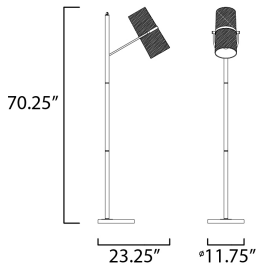

MEASUREMENTS

DIMENSION : 11.75" W x 70.25" H x 23.25" Ext
 MAX OAH : 13.75" W
 HANGING WEIGHT : 19.36 lb

LAMPING

INPUT VOLTAGE : 120V
 BULB : 2 x 60W Incandescent E26 Medium , 120W Total
 BULB INCLUDED : (Not Included)
 DIMMABLE : Yes