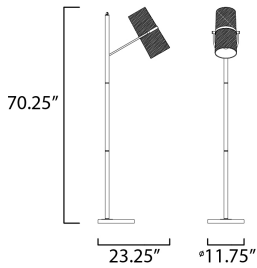

**MEASUREMENTS**

DIMENSION : 11.75" W x 70.25" H x 23.25" Ext  
 MAX OAH : 13.75" W  
 HANGING WEIGHT : 19.36 lb

**LAMPING**

INPUT VOLTAGE : 120V  
 BULB : 2 x 60W Incandescent E26 Medium , 120W Total  
 BULB INCLUDED : (Not Included)  
 DIMMABLE : Yes