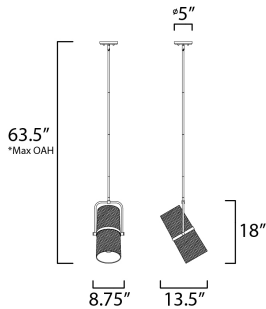

*max overall height

MEASUREMENTS

- DIMENSION : 13.5" L x 8.75" W x 18" H
- MAX OAH : 63.5" OAH
- CANOPY : 5" W x 0.75" H x 5" L
- HANGING WEIGHT : 4.18 lb

LAMPING

- INPUT VOLTAGE : 120V
- BULB : 2 x 60W Incandescent E26 Medium , 120W Total
- BULB INCLUDED : (Not Included)
- DIMMABLE : Yes