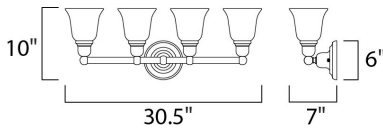

PRODUCT DESCRIPTION

Beautifully crafted with round stems and offered in our Satin Nickel or Oil Rubbed Bronze finishes. Both available with Soft Vanilla glass.

MEASUREMENTS

DIMENSION : 30.5" W x 10" H x 7" Ext
 BACK PLATE : 6" W x 6" H x 7.94" HCO
 HANGING WEIGHT : 5.1 lb