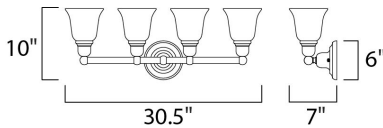

PRODUCT DESCRIPTION

Beautifully crafted with round stems and offered in our Satin Nickel or Oil Rubbed Bronze finishes. Both available with Soft Vanilla glass.

MEASUREMENTS

DIMENSION : 30.5" W x 10" H x 7" Ext
 BACK PLATE : 6" W x 6" H x 7.94" HCO
 HANGING WEIGHT : 5.1 lb