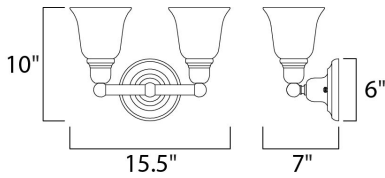

**PRODUCT DESCRIPTION**

Beautifully crafted with round stems and offered in our Satin Nickel or Oil Rubbed Bronze finishes. Both available with Soft Vanilla glass.

**MEASUREMENTS**

DIMENSION : 15.5" W x 10" H x 7" Ext  
 BACK PLATE : 6" W x 6" H x 7.94" HCO  
 HANGING WEIGHT : 2.9 lb