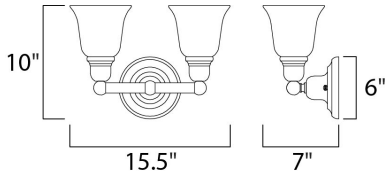

**PRODUCT DESCRIPTION**

Beautifully crafted with round stems and offered in our Satin Nickel or Oil Rubbed Bronze finishes. Both available with Soft Vanilla glass.

**MEASUREMENTS**

DIMENSION : 15.5" W x 10" H x 7" Ext  
 BACK PLATE : 6" W x 6" H x 7.94" HCO  
 HANGING WEIGHT : 2.9 lb