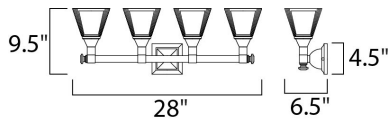

PRODUCT DESCRIPTION

Classic and robust, the Brentwood series is constructed of rectangular tubing with decoratively defined end caps. The frosted glass features a stylized flair at the corners bringing traditional charm to the space installed.

MEASUREMENTS

DIMENSION : 28" W x 9.5" H x 6.5" Ext
 BACK PLATE : 4.5" W x 4.5" H x 7" HCO
 HANGING WEIGHT : 9.02 lb

LAMPING

INPUT VOLTAGE : 120V
 BULB : 4 x 60W Incandescent E26 Medium , 240W Total
 BULB INCLUDED : (Not Included)
 DIMMABLE : Yes