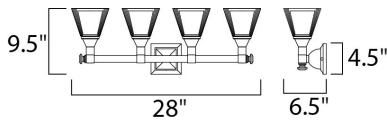

PRODUCT DESCRIPTION

Classic and robust, the Brentwood series is constructed of rectangular tubing with decoratively defined end caps. The frosted glass features a stylized flair at the corners bringing traditional charm to the space installed.

MEASUREMENTS

DIMENSION : 28" W x 9.5" H x 6.5" Ext
 BACK PLATE : 4.5" W x 4.5" H x 7" HCO
 HANGING WEIGHT : 9.02 lb

LAMPING

INPUT VOLTAGE : 120V
 BULB : 4 x 60W Incandescent E26 Medium , 240W Total
 BULB INCLUDED : (Not Included)
 DIMMABLE : Yes