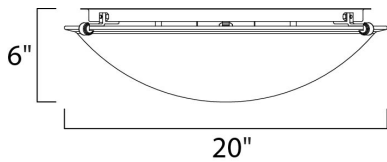

MEASUREMENTS

DIMENSION : 20" L x 20" W x 6" H
 HANGING WEIGHT : 8.38 lb

LAMPING

INPUT VOLTAGE : 120V
 BULB : 4 x 60W Incandescent E26 Medium , 240W Total
 BULB INCLUDED : (Not Included)
 DIMMABLE : Yes

FINISHES OPTION