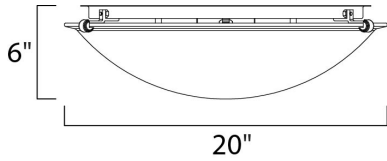

**MEASUREMENTS**

DIMENSION : 20" L x 20" W x 6" H  
 HANGING WEIGHT : 8.38 lb

**LAMPING**

INPUT VOLTAGE : 120V  
 BULB : 4 x 60W Incandescent E26 Medium , 240W Total  
 BULB INCLUDED : (Not Included)  
 DIMMABLE : Yes