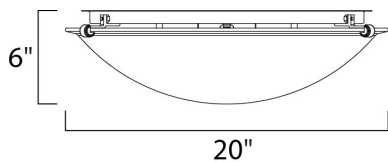

**MEASUREMENTS**

DIMENSION : 20" L x 20" W x 6" H  
 HANGING WEIGHT : 8.38 lb

**LAMPING**

INPUT VOLTAGE : 120V  
 BULB : 4 x 60W Incandescent E26 Medium , 240W Total  
 BULB INCLUDED : (Not Included)  
 DIMMABLE : Yes