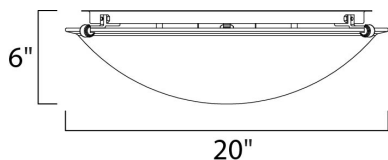

MEASUREMENTS

DIMENSION : 20" L x 20" W x 6" H
 HANGING WEIGHT : 8.38 lb

LAMPING

INPUT VOLTAGE : 120V
 BULB : 4 x 60W Incandescent E26 Medium , 240W Total
 BULB INCLUDED : (Not Included)
 DIMMABLE : Yes

FINISHES OPTION