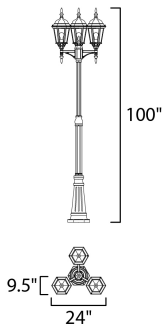

PRODUCT DESCRIPTION

Poles is a traditional style from Maxim Lighting International in Black, or Rust Patina finish.

MEASUREMENTS

DIMENSION : 24" W x 100" H
 MAX OAH : 7.96" W x 7.96" H
 HANGING WEIGHT : 23.54 lb