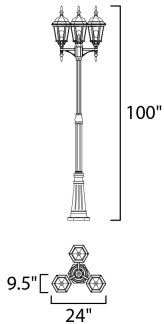

**PRODUCT DESCRIPTION**

Poles is a traditional style from Maxim Lighting International in Black, or Rust Patina finish.

**MEASUREMENTS**

DIMENSION : 24" W x 100" H  
 MAX OAH : 7.96" W x 7.96" H  
 HANGING WEIGHT : 23.54 lb