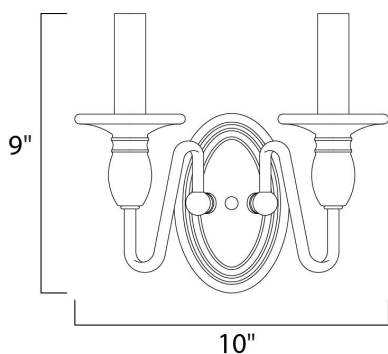

PRODUCT DESCRIPTION

This unique collection offers candelabra styling with the decorative flexibility of a chandelier. Finished Oil Rubbed Bronze or Satin Nickel.

MEASUREMENTS

DIMENSION : 10" W x 9" H x 7" Ext
 MAX OAH : 4.17" W x 6.1" H
 HANGING WEIGHT : 1.32 lb

LAMPING

INPUT VOLTAGE : 120V
 BULB : 2 x 60W Incandescent E12 Candelabra , 120W Total
 BULB INCLUDED : (Not Included)
 DIMMABLE : Yes
 LIGHTING_DIRECTION : Up

FINISHES OPTION

 Oil Rubbed Bronze (OI)

MATERIAL