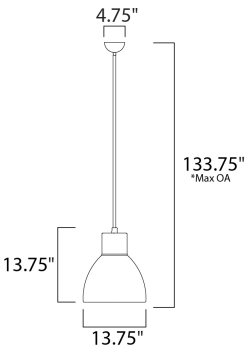

**PRODUCT DESCRIPTION**

Spun metal shades in various sizes are perfect for budget installations. Available in Black with gold interior and Satin Nickel with white interior, these pendants are very stylish.

\*max overall height

**MEASUREMENTS**

- DIMENSION : 13.75" L x 13.75" W x 13.75" H
- MAX OAH : 133.75" OAH
- CANOPY : 4.75" W x 2.25" H x 4.75" L
- HANGING WEIGHT : 3.61 lb

**LAMPING**

- INPUT VOLTAGE : 120V
- BULB : 1 x 60W Incandescent E26 Medium , 60W Total
- BULB INCLUDED : (Not Included)
- DIMMABLE : Yes
- LIGHTING\_DIRECTION : Down

**FINISHES OPTION**

-  Black / Gold (BKGLD)
-  Satin Nickel (SN)

**MATERIAL**

Steel

**RATINGS**

cETLus  
Dry Location

**ADDITIONAL**

ADJUSTABLE  
INSTALL UP/DOWN: Down  
SLOPE: 120  
OPERATING TEMPERATURE:  
-20°C (-4°F), 40°C (104°F)