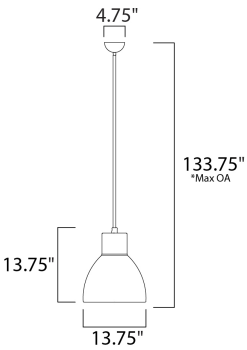

PRODUCT DESCRIPTION

Spun metal shades in various sizes are perfect for budget installations. Available in Black with gold interior and Satin Nickel with white interior, these pendants are very stylish.

*max overall height

MEASUREMENTS

- DIMENSION : 13.75" L x 13.75" W x 13.75" H
- MAX OAH : 133.75" OAH
- CANOPY : 4.75" W x 2.25" H x 4.75" L
- HANGING WEIGHT : 3.61 lb

LAMPING

- INPUT VOLTAGE : 120V
- BULB : 1 x 60W Incandescent E26 Medium , 60W Total
- BULB INCLUDED : (Not Included)
- DIMMABLE : Yes
- LIGHTING_DIRECTION : Down

FINISHES OPTION

-  Black / Gold (BKGLD)
-  Satin Nickel (SN)

MATERIAL

Steel

RATINGS

cETLus
Dry Location

ADDITIONAL

ADJUSTABLE
INSTALL UP/DOWN: Down
SLOPE: 120
OPERATING TEMPERATURE:
-20°C (-4°F), 40°C (104°F)