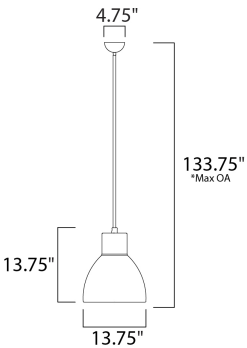

PRODUCT DESCRIPTION

Spun metal shades in various sizes are perfect for budget installations. Available in Black with gold interior and Satin Nickel with white interior, these pendants are very stylish.

*max overall height

MEASUREMENTS

DIMENSION : 13.75" L x 13.75" W x 13.75" H
 MAX OAH : 133.75" OAH
 CANOPY : 4.75" W x 2.25" H x 4.75" L
 HANGING WEIGHT : 3.61 lb

LAMPING

INPUT VOLTAGE : 120V
 BULB : 1 x 60W Incandescent E26 Medium , 60W Total
 BULB INCLUDED : (Not Included)
 DIMMABLE : Yes
 LIGHTING_DIRECTION : Down

FINISHES OPTION

-  Black / Gold (BKGLD)
-  Satin Nickel (SN)

MATERIAL

Steel

RATINGS

cETLus
 Dry Location

ADDITIONAL

ADJUSTABLE
 INSTALL UP/DOWN: Down
 SLOPE: 120
 OPERATING TEMPERATURE:
 -20°C (-4°F), 40°C (104°F)