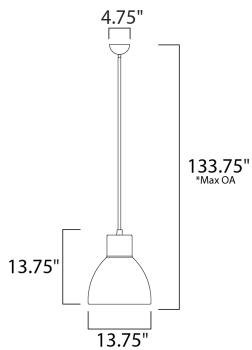

**PRODUCT DESCRIPTION**

Spun metal shades in various sizes are perfect for budget installations. Available in Black with gold interior and Satin Nickel with white interior, these pendants are very stylish.

\*max overall height

**MEASUREMENTS**

- DIMENSION : 13.75" L x 13.75" W x 13.75" H
- MAX OAH : 133.75" OAH
- CANOPY : 4.75" W x 2.25" H x 4.75" L
- HANGING WEIGHT : 3.61 lb

**LAMPING**

- INPUT VOLTAGE : 120V
- BULB : 1 x 60W Incandescent E26 Medium , 60W Total
- BULB INCLUDED : (Not Included)
- DIMMABLE : Yes
- LIGHTING\_DIRECTION : Down

**FINISHES OPTION**

-  Black / Gold (BKGLD)
-  Satin Nickel (SN)

**MATERIAL**

Steel

**RATINGS**

cETLus  
Dry Location

**ADDITIONAL**

ADJUSTABLE  
INSTALL UP/DOWN: Down  
SLOPE: 120  
OPERATING TEMPERATURE:  
-20°C (-4°F), 40°C (104°F)