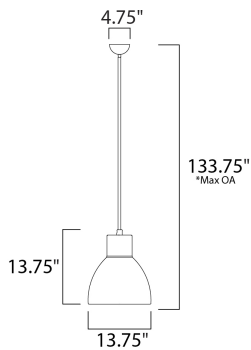

PRODUCT DESCRIPTION

Spun metal shades in various sizes are perfect for budget installations. Available in Black with gold interior and Satin Nickel with white interior, these pendants are very stylish.

*max overall height

MEASUREMENTS

- DIMENSION : 13.75" L x 13.75" W x 13.75" H
- MAX OAH : 133.75" OAH
- CANOPY : 4.75" W x 2.25" H x 4.75" L
- HANGING WEIGHT : 3.61 lb

LAMPING

- INPUT VOLTAGE : 120V
- BULB : 1 x 60W Incandescent E26 Medium , 60W Total
- BULB INCLUDED : (Not Included)
- DIMMABLE : Yes
- LIGHTING_DIRECTION : Down

FINISHES OPTION

-  Black / Gold (BKGLD)
-  Satin Nickel (SN)

MATERIAL

Steel

RATINGS

cETLus
Dry Location

ADDITIONAL

ADJUSTABLE
INSTALL UP/DOWN: Down
SLOPE: 120
OPERATING TEMPERATURE:
-20°C (-4°F), 40°C (104°F)