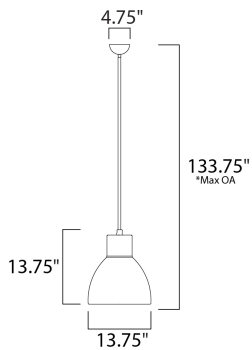

FINISHES OPTION

-  Black / Gold (BKGLD)
-  Satin Nickel (SN)

MATERIAL

Steel

RATINGS

cETLus
Dry Location

ADDITIONAL

ADJUSTABLE
INSTALL UP/DOWN: Down
SLOPE: 120
OPERATING TEMPERATURE:
-20°C (-4°F), 40°C (104°F)

PHOTOMETRIC: Report Found Online

*max overall height

MEASUREMENTS

- DIMENSION : 13.75" L x 13.75" W x 13.75" H
- MAX OAH : 133.75" OAH
- CANOPY : 4.75" W x 2.25" H x 4.75" L
- HANGING WEIGHT : 3.61 lb

LAMPING