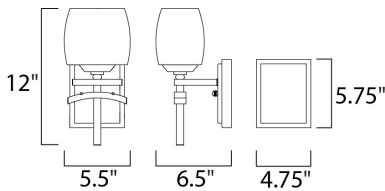

**MEASUREMENTS**

DIMENSION : 5.5" W x 12" H x 6.5" Ext  
 MAX OAH : 4.75" W x 5.75" H  
 HANGING WEIGHT : 3.15 lb

**LAMPING**

INPUT VOLTAGE : 120V  
 BULB : 1 x 60W Incandescent E26 Medium , 60W Total  
 BULB INCLUDED : (Not Included)  
 DIMMABLE : Yes