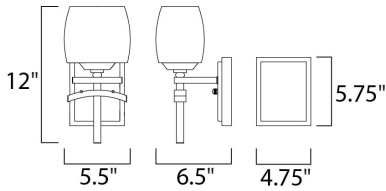

MEASUREMENTS

DIMENSION : 5.5" W x 12" H x 6.5" Ext
 MAX OAH : 4.75" W x 5.75" H
 HANGING WEIGHT : 3.15 lb

LAMPING

INPUT VOLTAGE : 120V
 BULB : 1 x 60W Incandescent E26 Medium , 60W Total
 BULB INCLUDED : (Not Included)
 DIMMABLE : Yes