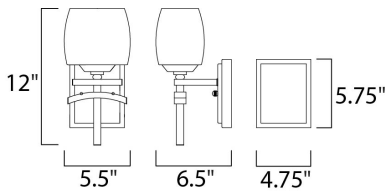

MEASUREMENTS

DIMENSION : 5.5" W x 12" H x 6.5" Ext
 MAX OAH : 4.75" W x 5.75" H
 HANGING WEIGHT : 3.15 lb

LAMPING

INPUT VOLTAGE : 120V
 BULB : 1 x 60W Incandescent E26 Medium , 60W Total
 BULB INCLUDED : (Not Included)
 DIMMABLE : Yes