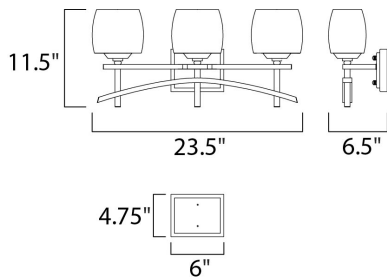

MEASUREMENTS

DIMENSION : 23.5" W x 11.5" H x 6.5" Ext
 BACK PLATE : 6" W x 4.75" H x 6.75" HCO
 HANGING WEIGHT : 7.72 lb

LAMPING

INPUT VOLTAGE : 120V
 BULB : 3 x 60W Incandescent E26 Medium , 180W Total
 BULB INCLUDED : (Not Included)
 DIMMABLE : Yes