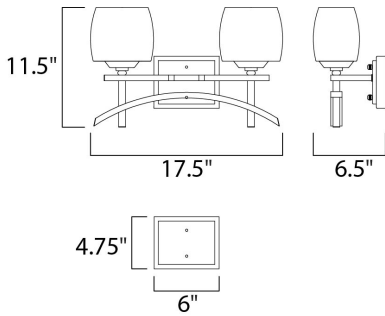

MEASUREMENTS

DIMENSION : 17.5" W x 11.5" H x 6.5" Ext
 BACK PLATE : 6" W x 4.75" H x 6.75" HCO
 HANGING WEIGHT : 5.84 lb

LAMPING

INPUT VOLTAGE : 120V
 BULB : 2 x 60W Incandescent E26 Medium , 120W Total
 BULB INCLUDED : (Not Included)
 DIMMABLE : Yes