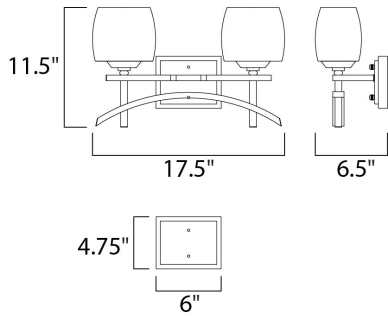

**MEASUREMENTS**

DIMENSION : 17.5" W x 11.5" H x 6.5" Ext  
 BACK PLATE : 6" W x 4.75" H x 6.75" HCO  
 HANGING WEIGHT : 5.84 lb

**LAMPING**

INPUT VOLTAGE : 120V  
 BULB : 2 x 60W Incandescent E26 Medium , 120W Total  
 BULB INCLUDED : (Not Included)  
 DIMMABLE : Yes