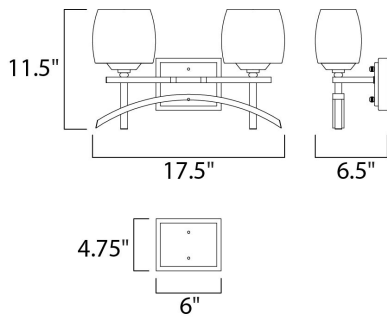

MEASUREMENTS

DIMENSION : 17.5" W x 11.5" H x 6.5" Ext
 BACK PLATE : 6" W x 4.75" H x 6.75" HCO
 HANGING WEIGHT : 5.84 lb

LAMPING

INPUT VOLTAGE : 120V
 BULB : 2 x 60W Incandescent E26 Medium , 120W Total
 BULB INCLUDED : (Not Included)
 DIMMABLE : Yes