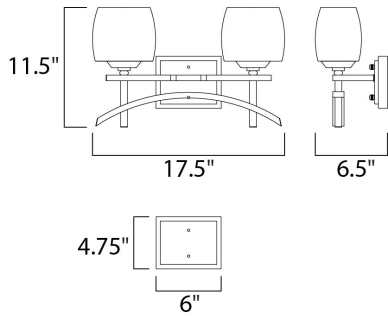

MEASUREMENTS

DIMENSION : 17.5" W x 11.5" H x 6.5" Ext
 BACK PLATE : 6" W x 4.75" H x 6.75" HCO
 HANGING WEIGHT : 5.84 lb

LAMPING

INPUT VOLTAGE : 120V
 BULB : 2 x 60W Incandescent E26 Medium , 120W Total
 BULB INCLUDED : (Not Included)
 DIMMABLE : Yes