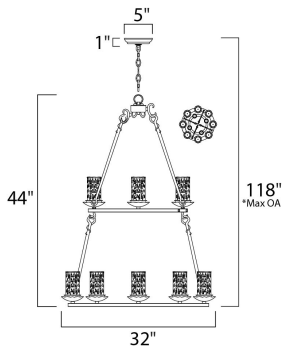

*max overall height

MEASUREMENTS

DIMENSION : 32" W x 44" H
 MAX OAH : 118" OAH
 CANOPY : 5" W x 1" H x 5" L
 HANGING WEIGHT : 49.83 lb

LAMPING

INPUT VOLTAGE : 120V
 BULB : 12 x 60W Incandescent E12 Candelabra , 720W Total
 BULB INCLUDED : (Not Included)
 DIMMABLE : Yes