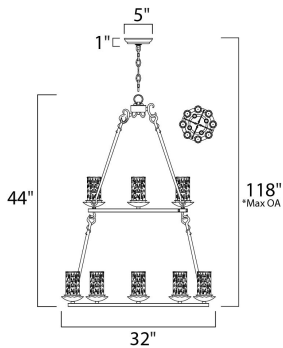

\*max overall height

**MEASUREMENTS**

DIMENSION : 32" W x 44" H  
 MAX OAH : 118" OAH  
 CANOPY : 5" W x 1" H x 5" L  
 HANGING WEIGHT : 49.83 lb

**LAMPING**

INPUT VOLTAGE : 120V  
 BULB : 12 x 60W Incandescent E12 Candelabra , 720W Total  
 BULB INCLUDED : (Not Included)  
 DIMMABLE : Yes