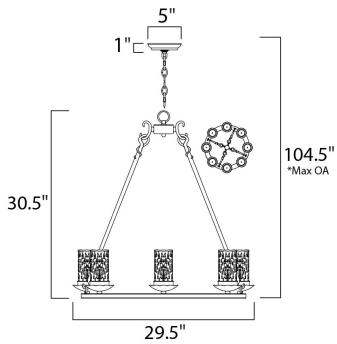

*max overall height

MEASUREMENTS

DIMENSION : 29.5" L x 29.5" W x 30.5" H
 MAX OAH : 104.5" OAH
 CANOPY : 5" W x 1" H x 5" L
 HANGING WEIGHT : 33.73 lb

LAMPING

INPUT VOLTAGE : 120V
 BULB : 8 x 60W Incandescent E12 Candelabra , 480W Total
 BULB INCLUDED : (Not Included)
 DIMMABLE : Yes