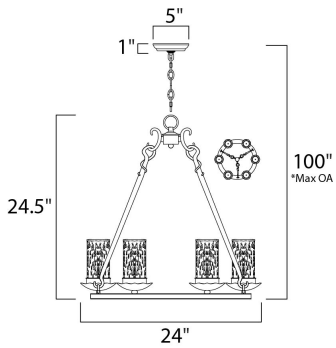

*max overall height

MEASUREMENTS

- DIMENSION : 24" L x 24" W x 24.5" H
- MAX OAH : 100" OAH
- CANOPY : 5" W x 1" H x 5" L
- HANGING WEIGHT : 15.88 lb

LAMPING

- INPUT VOLTAGE : 120V
- BULB : 6 x 60W Incandescent E12 Candelabra , 360W Total
- BULB INCLUDED : (Not Included)
- DIMMABLE : Yes