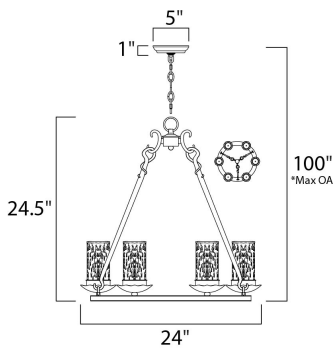

*max overall height

MEASUREMENTS

- DIMENSION : 24" L x 24" W x 24.5" H
- MAX OAH : 100" OAH
- CANOPY : 5" W x 1" H x 5" L
- HANGING WEIGHT : 15.88 lb

LAMPING

- INPUT VOLTAGE : 120V
- BULB : 6 x 60W Incandescent E12 Candelabra , 360W Total
- BULB INCLUDED : (Not Included)
- DIMMABLE : Yes