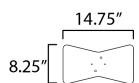

MEASUREMENTS

DIMENSION : 12" L x 16" W x 4.25" H
 CANOPY : 14.75" W x 1" H x 8.25" L
 HANGING WEIGHT : 9.68 lb

LAMPING

INPUT VOLTAGE : 120V
 BULB : 2 x 60W Incandescent E26 Medium , 120W Total
 BULB INCLUDED : (Not Included)
 DIMMABLE : Y