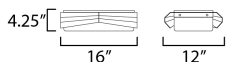

MEASUREMENTS

DIMENSION : 12" L x 16" W x 4.25" H
 CANOPY : 14.75" W x 1" H x 8.25" L
 HANGING WEIGHT : 9.68 lb

LAMPING

INPUT VOLTAGE : 120V
 BULB : 2 x 60W Incandescent E26 Medium , 120W Total
 BULB INCLUDED : (Not Included)
 DIMMABLE : Y