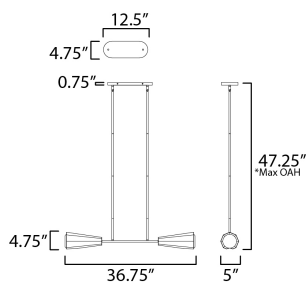

\*max overall height

**MEASUREMENTS**

- DIMENSION : 5" L x 36.75" W x 4.75" H
- MAX OAH : 47.25" OAH
- CANOPY : 12.5" W x 0.75" H x 4.75" L
- HANGING WEIGHT : 7.7 lb

**LAMPING**

- INPUT VOLTAGE : 120V
- BULB : 2 x 60W Incandescent E26 Medium , 120W Total
- BULB INCLUDED : (Not Included)
- DIMMABLE : Y