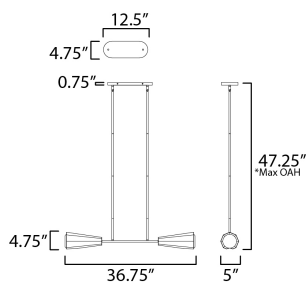

*max overall height

MEASUREMENTS

- DIMENSION : 5" L x 36.75" W x 4.75" H
- MAX OAH : 47.25" OAH
- CANOPY : 12.5" W x 0.75" H x 4.75" L
- HANGING WEIGHT : 7.7 lb

LAMPING

- INPUT VOLTAGE : 120V
- BULB : 2 x 60W Incandescent E26 Medium , 120W Total
- BULB INCLUDED : (Not Included)
- DIMMABLE : Y