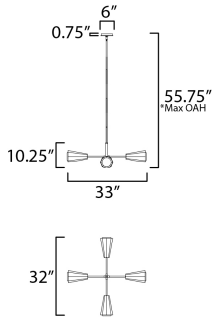

*max overall height

MEASUREMENTS

- DIMENSION : 33" L x 33" W x 10.25" H
- MAX OAH : 55.75" OAH
- CANOPY : 6" W x 0.75" H x 6" L
- HANGING WEIGHT : 10.12 lb

LAMPING

- INPUT VOLTAGE : 120V
- BULB : 4 x 60W Incandescent E26 Medium , 240W Total
- BULB INCLUDED : (Not Included)
- DIMMABLE : Y