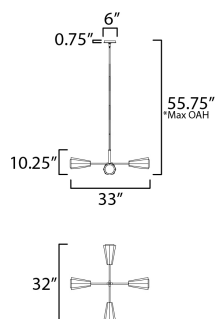

*max overall height

MEASUREMENTS

- DIMENSION : 33" L x 33" W x 10.25" H
- MAX OAH : 55.75" OAH
- CANOPY : 6" W x 0.75" H x 6" L
- HANGING WEIGHT : 10.12 lb

LAMPING

- INPUT VOLTAGE : 120V
- BULB : 4 x 60W Incandescent E26 Medium , 240W Total
- BULB INCLUDED : (Not Included)
- DIMMABLE : Y