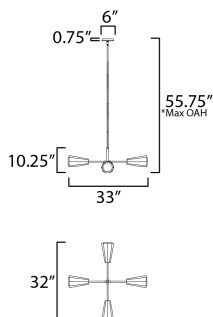

*max overall height

MEASUREMENTS

- DIMENSION : 33" L x 33" W x 10.25" H
- MAX OAH : 55.75" OAH
- CANOPY : 6" W x 0.75" H x 6" L
- HANGING WEIGHT : 10.12 lb

LAMPING

- INPUT VOLTAGE : 120V
- BULB : 4 x 60W Incandescent E26 Medium , 240W Total
- BULB INCLUDED : (Not Included)
- DIMMABLE : Y